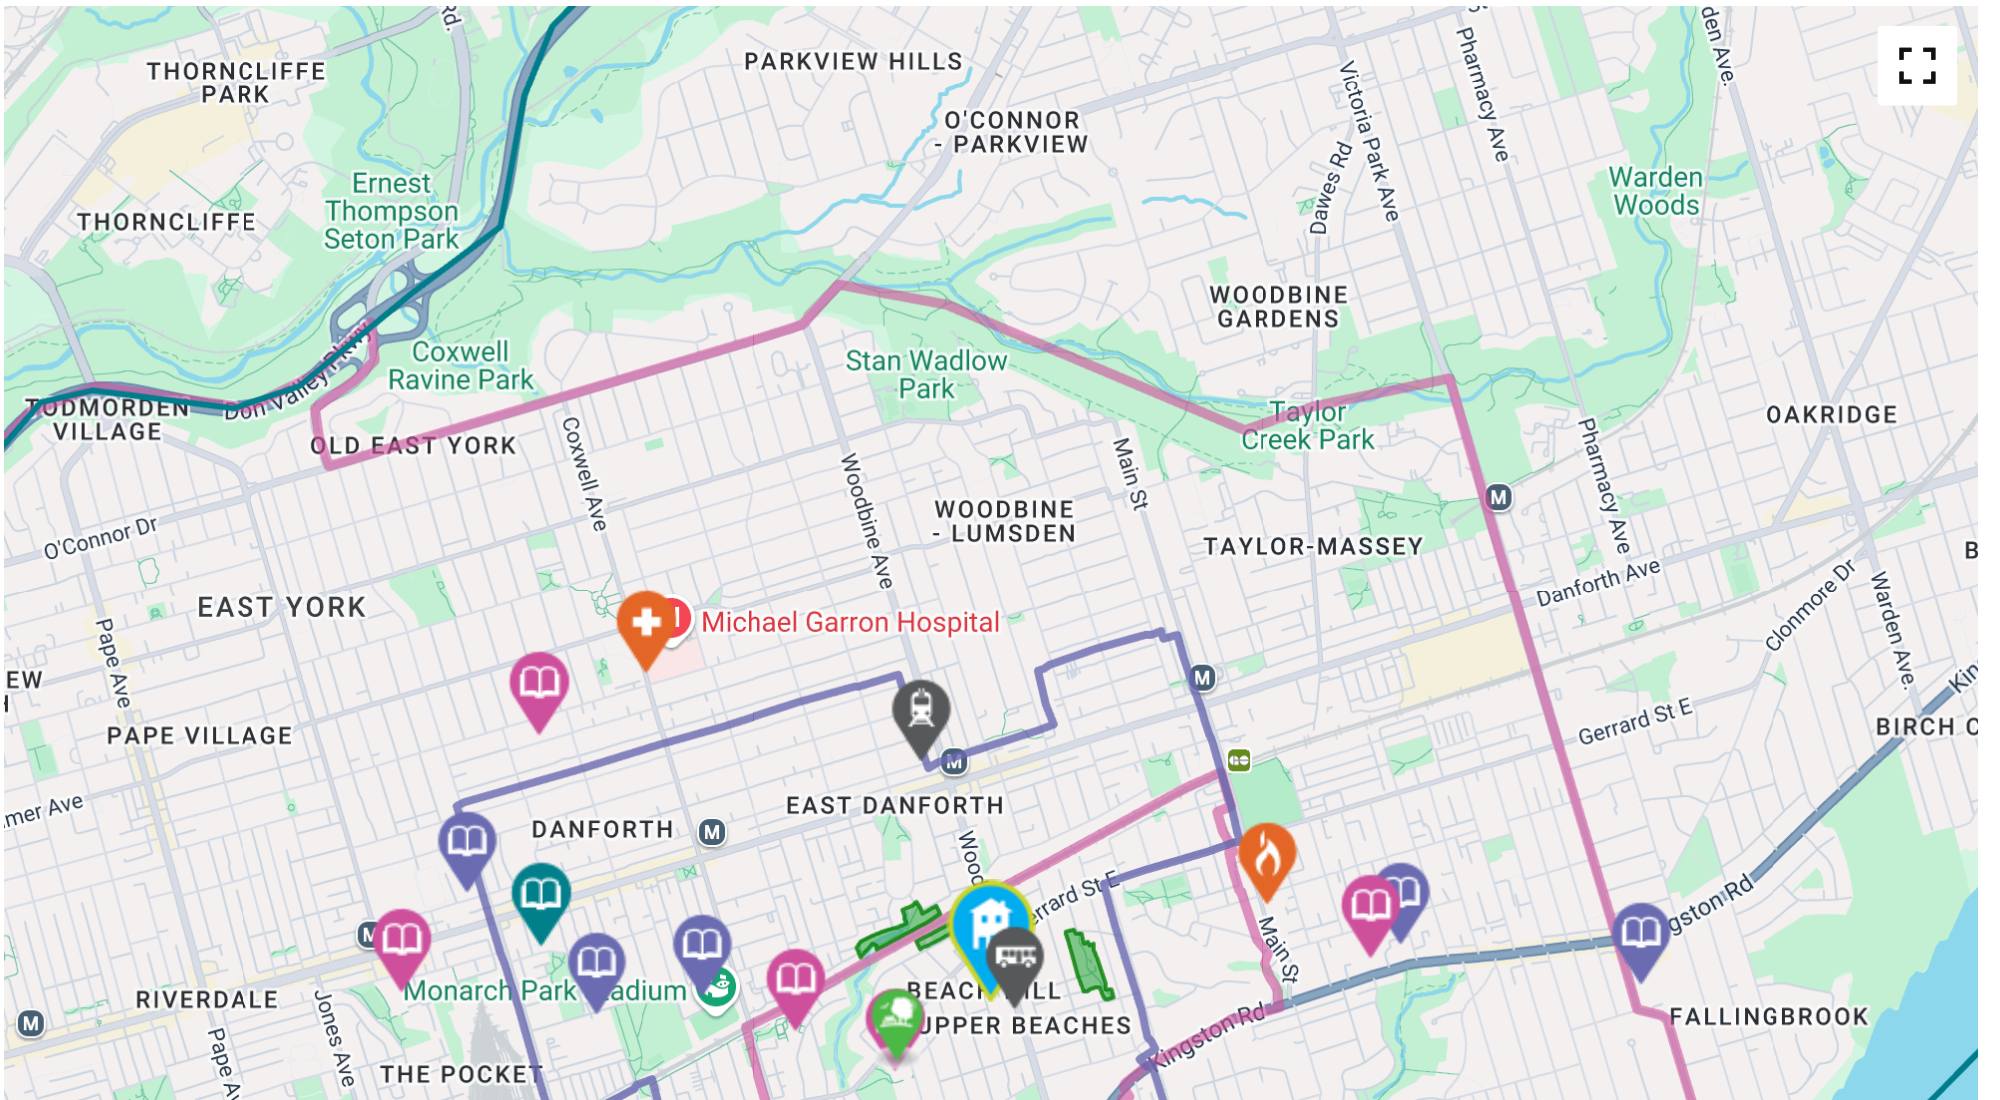

The nearest rail transit stop is Woodbine Station  about a 11 minute walk - 0.86 KM

<http://www.ttc.ca...>

The nearest street-level transit stop is Woodbine Ave At Cassels Ave South Side  about a 1 minute walk - 0.09 KM

Toronto East Health Network - Michael Garron Hospital

MGH has been proudly serving the community of east Toronto since 1929. During that time the hospital has continually renewed its commitment to the community it serves. Today, MGH is a large, urban, full-service community teaching hospital, providing comprehensive care to a diverse population of 400,000 living within its primary catchment area, from Midland Avenue in the east to Bayview Avenue in the west and north from Lake Ontario to Eglinton Avenue.

1.01 KM away

Address 87 Main St, Toronto, ON, Canada

<https://www.toronto.ca...>

The nearest police facility is 55 Division

1.21 KM away

Address 101 Coxwell Ave, Toronto, ON, M4L 3B3, Canada

<http://www.torontopolice.on.ca...>